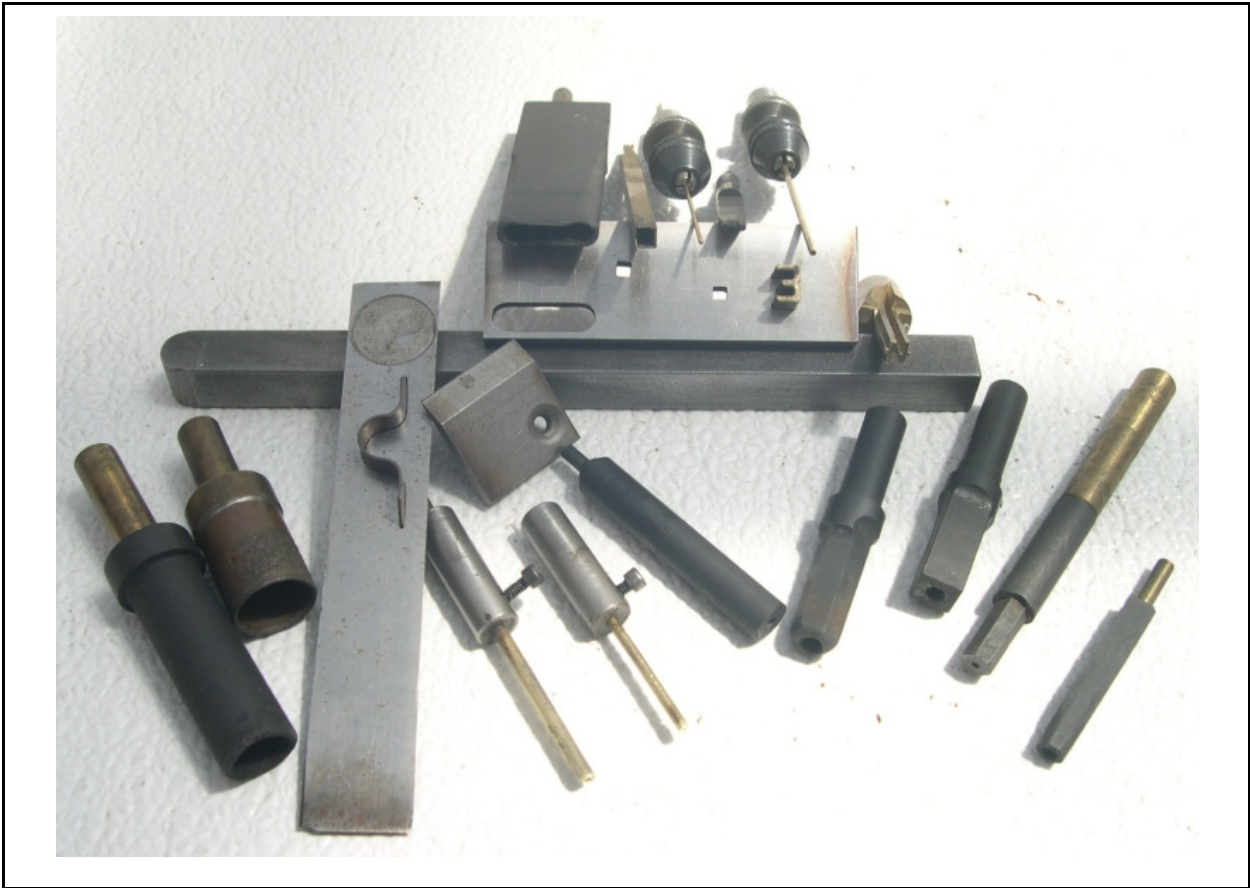

Various electrode samples

Miscellaneous electrodes shown above. Only limited by one's imagination. Small tubing electrodes to left. Tubing chucks and sleeve adaptors shown.

The AGB Portable EDM Model 2

For Sales and Service contact:
Email: gordon@northcoast.com
Phone: (707) 445-9111 Fax: (707) 445-0903