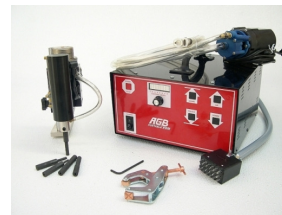

Various electrode samples

Miscellaneous electrodes shown above. Only limited by one's imagination. Small tubing electrodes to left. Tubing chucks and sleeve adaptors shown.

The AGB Portable EDM Model 2

For Sales and Service contact:
Email: gordon@northcoast.com
Phone: (707) 445-9111 Fax: (707) 445-0903